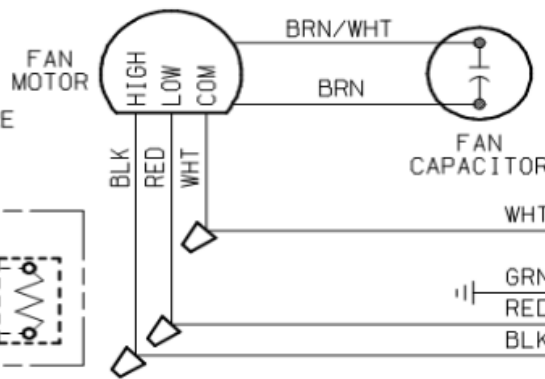

----- OPTIONAL START COMPONENTS AND WIRING.

* PURPLE AND BLACK WIRES ARE SPLICED TOGETHER WHEN NO START RELAY IS USED.

PLUG CONNECTS TO CEILING ASSEMBLY. SEE DIAGRAM SUPPLIED WITH CEILING ASSEMBLY FOR ADDITIONAL WIRING.