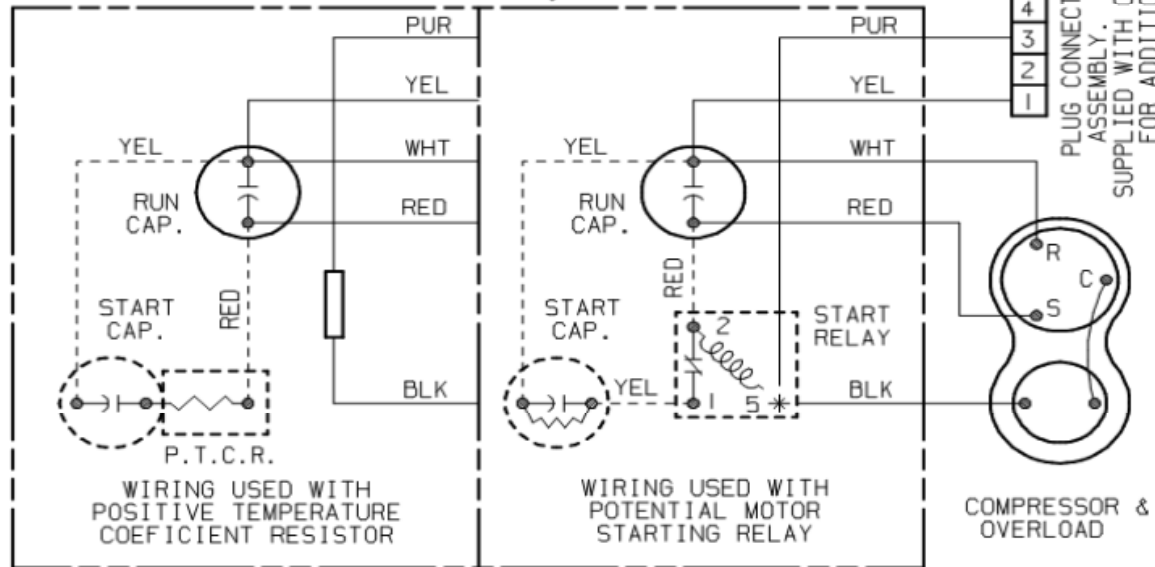

----- OPTIONAL START COMPONENTS AND WIRING.

* PURPLE AND BLACK WIRES ARE SPLICED TOGETHER WHEN NO START RELAY IS USED.

PLUG CONNECTS TO CEILING ASSEMBLY. SEE DIAGRAM SUPPLIED WITH CEILING ASSEMBLY FOR ADDITIONAL WIRING.

DANGER! SHOCK HAZARD! AVIS!

DISCONNECT POWER SUPPLY BEFORE SERVICING ANY ELECTRICAL COMPONENT.

DEBRANCHES LES FILS ELECTRIQUES AVANT L'ENTRETIEN ET LE DE TOUT COMPARTIMENT OU ORANGE ELECTRIQUES.